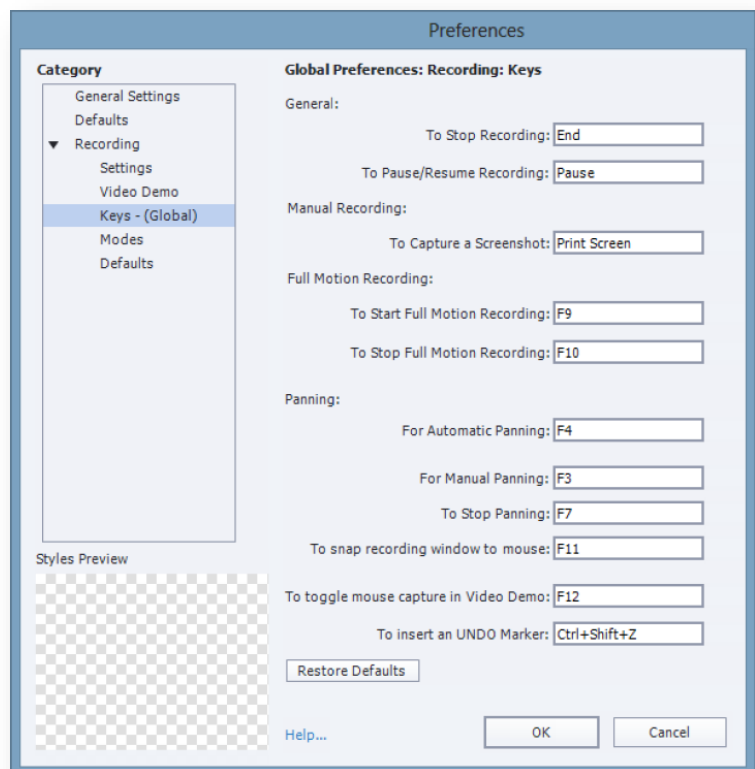

View

Zoom In	Ctrl + =
Zoom Out	Ctrl + -

Captivate Menus (PC)

File	
New Project	▶
Record new Software Simulation...	Ctrl+R
Record new Video Demo...	
Browse in Bridge	
Open...	Ctrl+O
Open Recent	▶
Close	Ctrl+W
Close All	Shift+Alt+W
Save	Ctrl+S
Save As...	Shift+Ctrl+S
Save All	
Import	▶
Export	▶
Send for Shared Review	
Publish...	Shift+F12
Publish To YouTube...	
Publish Settings...	
Print...	
Project Info...	
Exit	